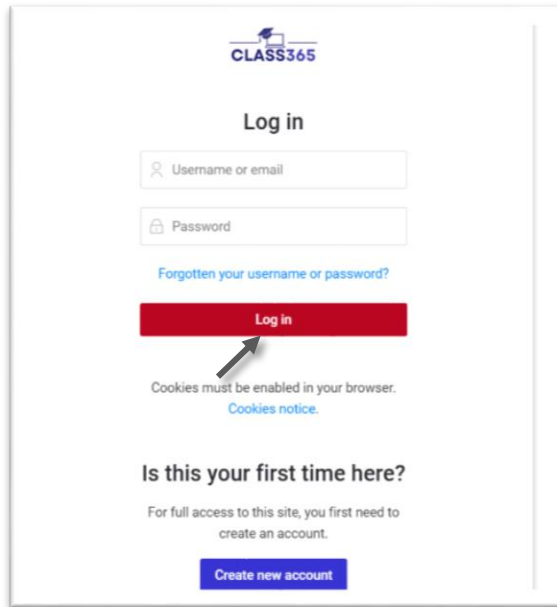

6. Then you can Log In or Create a New Account, to access the course.

7. Upon creating a new account, a confirmation email will be sent to you for activation. Please also check your 'Spam' folder if it does not appear in your inbox.

Funded by the European Union. Views and opinions expressed are however those of the author(s) only and do not necessarily reflect those of the European Union or the European Education and Culture Executive Agency (EACEA). Neither the European Union nor EACEA can be held responsible for them.

Project Number: 2022-1-CY01-KA201-ADU-000082889

GARDENS OF
THE FUTURE

NOVATEX
SOLUTIONS.EU