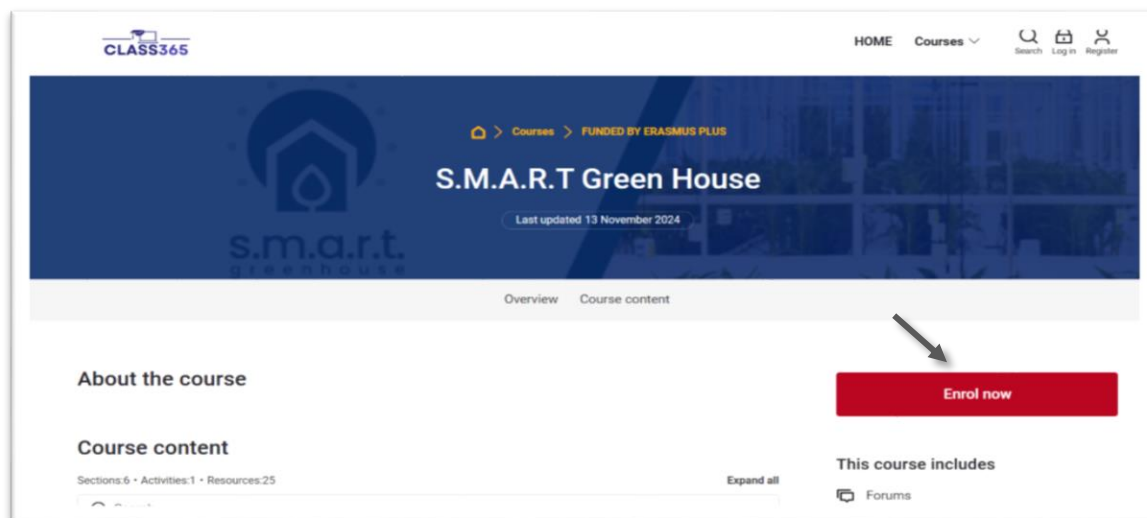

4. Click “Enroll Now”

5. Click Continue, to create your account: