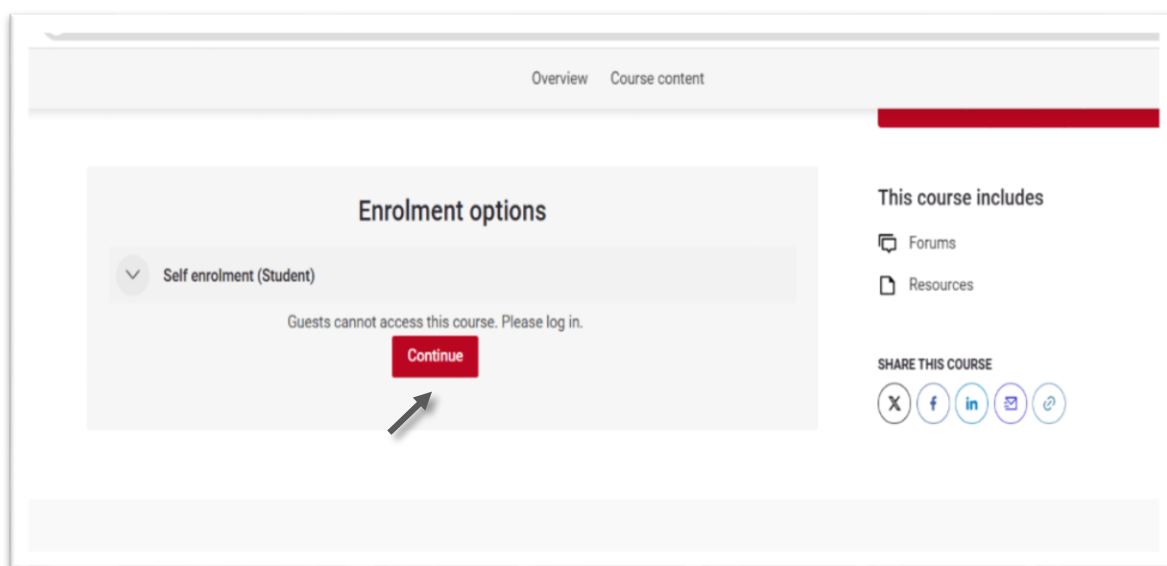

Funded by the European Union. Views and opinions expressed are however those of the author(s) only and do not necessarily reflect those of the European Union or the European Education and Culture Executive Agency (EACEA). Neither the European Union nor EACEA can be held responsible for them.

Project Number: 2022-1-CY01-KA201-ADU-000082889

GARDENS OF
THE FUTURE