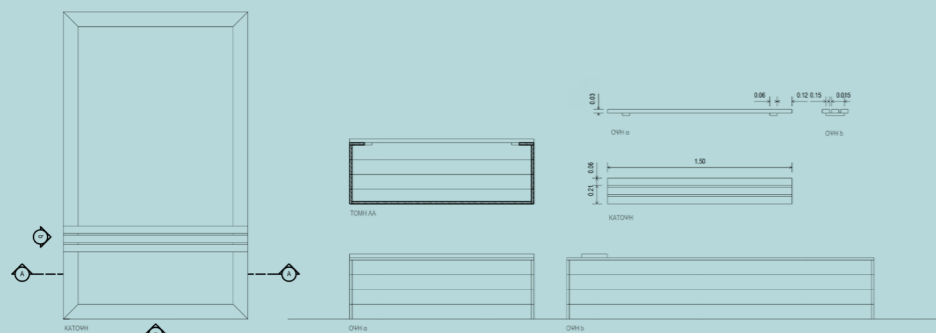

Dimensions:
 Individual Module
 Width: 2500mm
 Length: 1500mm
 Height: 400mm

Capacity:
 Up to 60 plants
 16L of Soil

Author:
 Gardens of the Future

“By reimagining how we grow, share and live with nature, we plant the seeds for a holistic future where communities and ecosystems thrive together in harmony.”