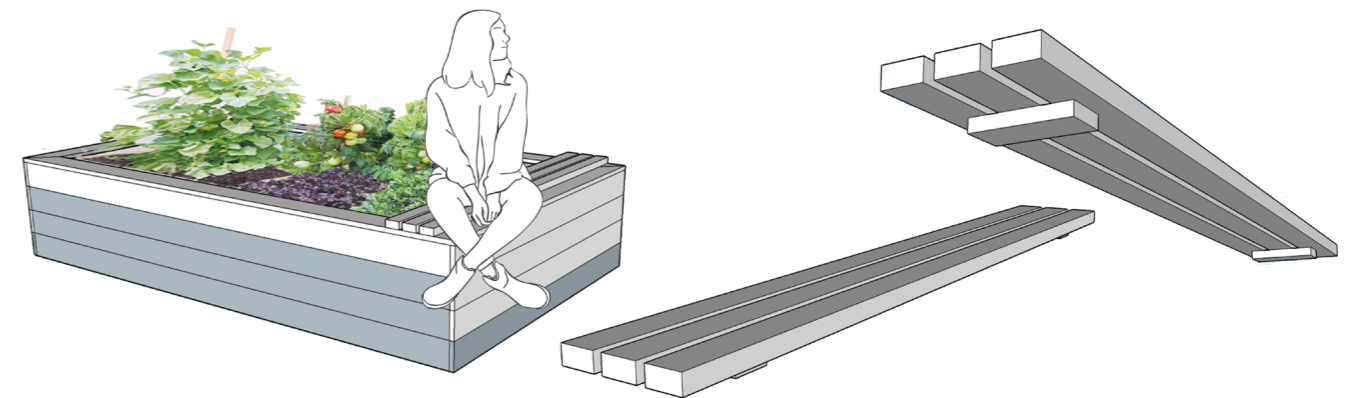

Raised Beds

#enterthegardens

**Co-funded by
the European Union**

NOVATEX
SOLUTIONS.EU

Funded by the European Union. Views and opinions expressed are however those of the author(s) only and do not necessarily reflect those of the European Union or the European Education and Culture Executive Agency (EACEA). Neither the European Union nor EACEA can be held responsible for them. Project Number 2022-1-CY01-KA201-ADU-000082889

Garden Modules

Farmer's Market Beds

Our community garden features modular, open-source farmer-raised beds designed for easy assembly, adaptability, and resource efficiency. Built from accessible, recycled materials, these raised beds provide an ideal growing environment while promoting sustainable practices that the whole community can replicate. The open-source design enables anyone to construct, modify, and share improvements to the beds, fostering a collaborative spirit and knowledge-sharing within the community. The modular structure allows the beds to be reconfigured or expanded based on seasonal needs or specific crop requirements, maximizing productivity and flexibility.

Dimensions:
 Individual Module
 Width: 2500mm
 Length: 1500mm
 Height: 400mm

Capacity:
 Up to 60 plants
 16L of Soil

Author:
 Gardens of the Future

“By reimagining how we grow, share and live with nature, we plant the seeds for a holistic future where communities and ecosystems thrive together in harmony.”