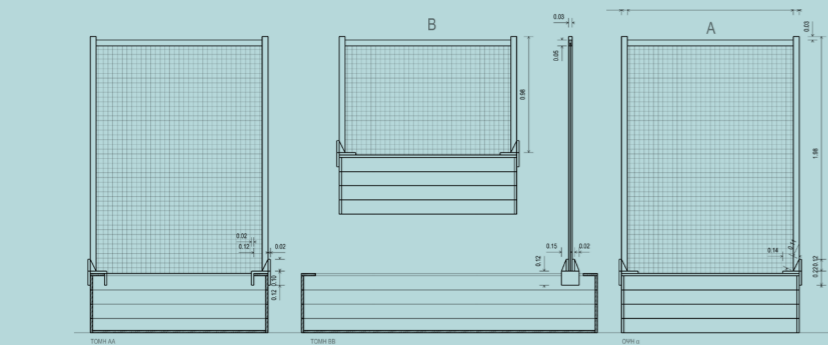

Dimensions:
 Individual Module
 Width: 2500mm
 Length: 1500mm
 Height: 400mm

Capacity:
 Up to 60 plants
 16L of Soil

Author:
 Gardens of the Future

“By reimagining how we grow, share and live with nature, we plant the seeds for a holistic future where communities and ecosystems thrive together in harmony.”