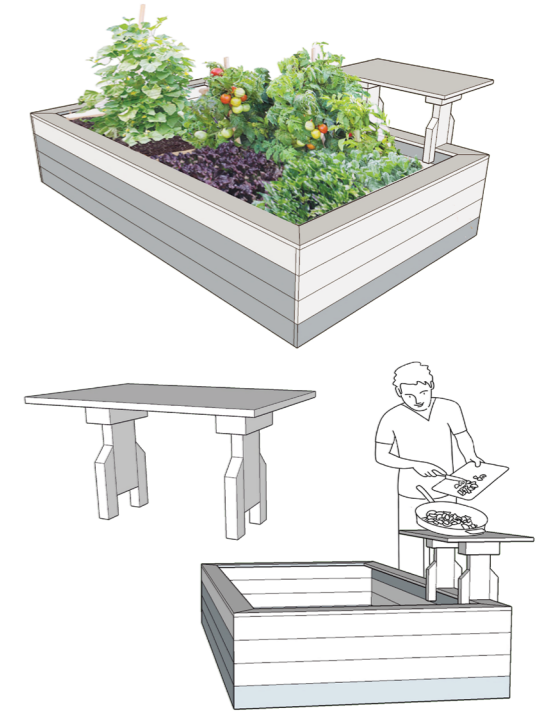

Garden Modules

Farmer's Market Beds

Our community garden features modular, open-source farmer-raised beds designed for easy assembly, adaptability, and resource efficiency. Built from accessible, recycled materials, these raised beds provide an ideal growing environment while promoting sustainable practices that the whole community can replicate. The open-source design enables anyone to construct, modify, and share improvements to the beds, fostering a collaborative spirit and knowledge-sharing within the community. The modular structure allows the beds to be reconfigured or expanded based on seasonal needs or specific crop requirements, maximizing productivity and flexibility.

Dimensions:
 Individual Module
 Width: 2500mm
 Length: 1500mm
 Height: 400mm

Capacity:
 Up to 60 plants
 16L of Soil

Author:
 Gardens of the Future

“By reimagining how we grow, share and live with nature, we plant the seeds for a holistic future where communities and ecosystems thrive together in harmony.”