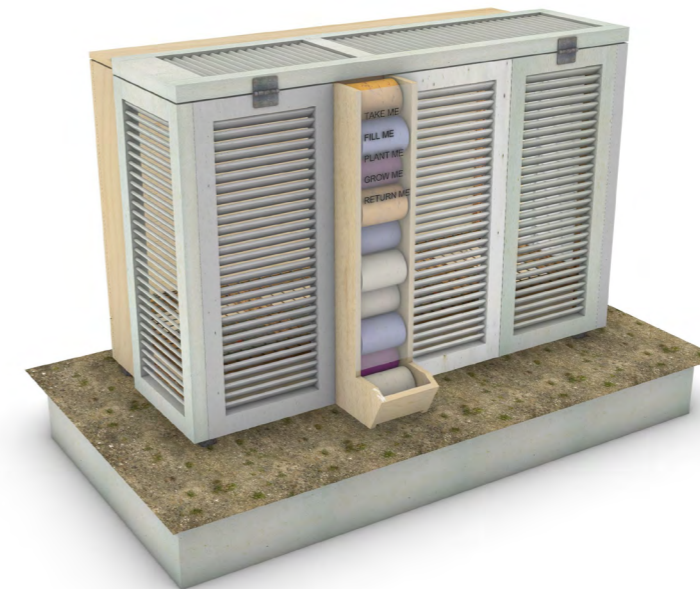

Garden Modules

Compost Station

Our community garden incorporates a compost station made from repurposed window shutters, demonstrating creativity and sustainability in waste management. By reusing these materials, we divert waste from landfills while providing an effective composting solution that enhances soil health and fertility. The compost station is designed for easy access and maintenance, encouraging community members to contribute organic waste and learn about the benefits of composting. This initiative not only reduces food waste but also promotes a circular economy within our garden, where materials are reused and nutrients are recycled back into the soil.

Dimensions:

Width: 420mm
Length: 1550mm
Height: 1065mm

Capacity:
Up to 100 Litres of
Compost Soil.

Author:
Gardens of the
Future

“The S.M.A.R.T Greenhouse Project successfully tackles the four categories of wasted values: wasted resources, wasted capacity, wasted life-cycles and wasted embedded values.”