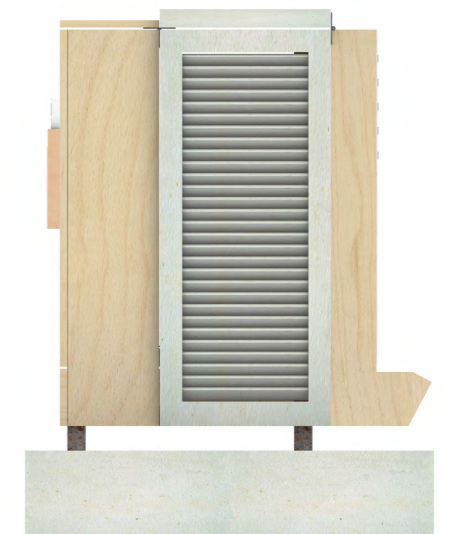

Garden Modules

Compost Station

Our community garden incorporates a compost station made from repurposed window shutters, demonstrating creativity and sustainability in waste management. By reusing these materials, we divert waste from landfills while providing an effective composting solution that enhances soil health and fertility. The compost station is designed for easy access and maintenance, encouraging community members to contribute organic waste and learn about the benefits of composting. This initiative not only reduces food waste but also promotes a circular economy within our garden, where materials are reused and nutrients are recycled back into the soil.

Dimensions:

Width: 420mm
Length: 1550mm
Height: 1065mm

Capacity:
Up to 100 Litres of
Compost Soil.

Author:
Gardens of the
Future

“The S.M.A.R.T Greenhouse Project successfully tackles the four categories of wasted values: wasted resources, wasted capacity, wasted life-cycles and wasted embedded values.”