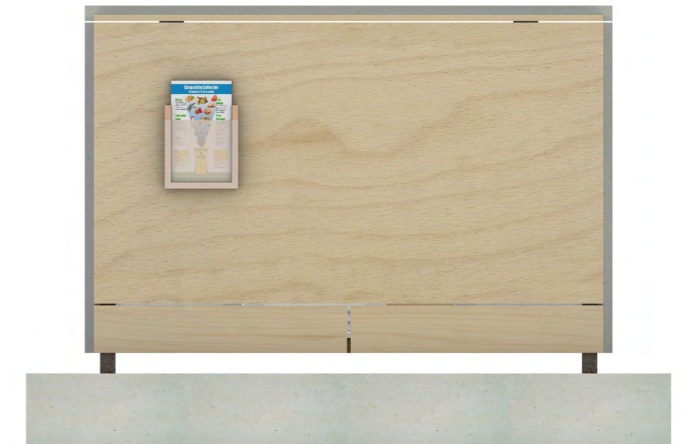

Garden Modules

Compost Station

Our community garden incorporates a compost station made from repurposed window shutters, demonstrating creativity and sustainability in waste management. By reusing these materials, we divert waste from landfills while providing an effective composting solution that enhances soil health and fertility. The compost station is designed for easy access and maintenance, encouraging community members to contribute organic waste and learn about the benefits of composting. This initiative not only reduces food waste but also promotes a circular economy within our garden, where materials are reused and nutrients are recycled back into the soil.

Dimensions:

Width: 420mm
Length: 1550mm
Height: 1065mm

Capacity:
Up to 100 Litres of
Compost Soil.

Author:
Gardens of the
Future

“The S.M.A.R.T Greenhouse Project successfully tackles the four categories of wasted values: wasted resources, wasted capacity, wasted life-cycles and wasted embedded values.”